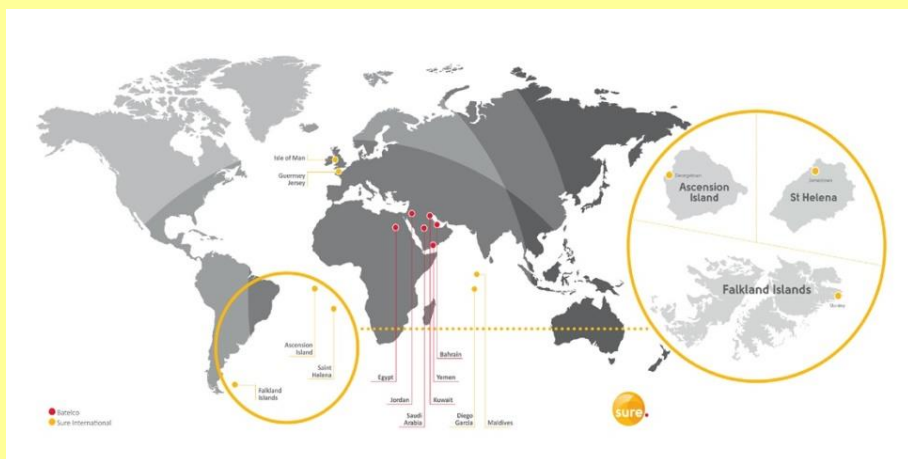

Today, Sure South Atlantic Limited is licensed by the St Helena Government to provide international public telecommunications services to the Island of St Helena. Our services include National & International Telephone, Public Internet and Television Re-Broadcast.

Sure continues to invest in the network infrastructure on St Helena and our international satellite links, enabling us to offer robust, high quality communication services for both residential and business customers.

In April 2013 the company was acquired by the Batelco Group, a leading telecommunications provider to 16 markets spanning the Middle East & Northern Africa, Europe and the South Atlantic and Indian Ocean. This marks the start of an exciting new phase for our business, as we join an international organization which is committed to delivering value and unsurpassed customer service.

To underpin the important changes to our business, with effect from 15th July 2013 we changed our name from Cable & Wireless South Atlantic Ltd to Sure South Atlantic Limited. Sure International is the corporate division of the business, enabling companies that operate in the islands to reliably and efficiently connect and transact with their global partners.

Serving the communities where Sure operates is at the heart of the Company's approach. Sure is committed to behaving in an ethical and socially responsible manner.